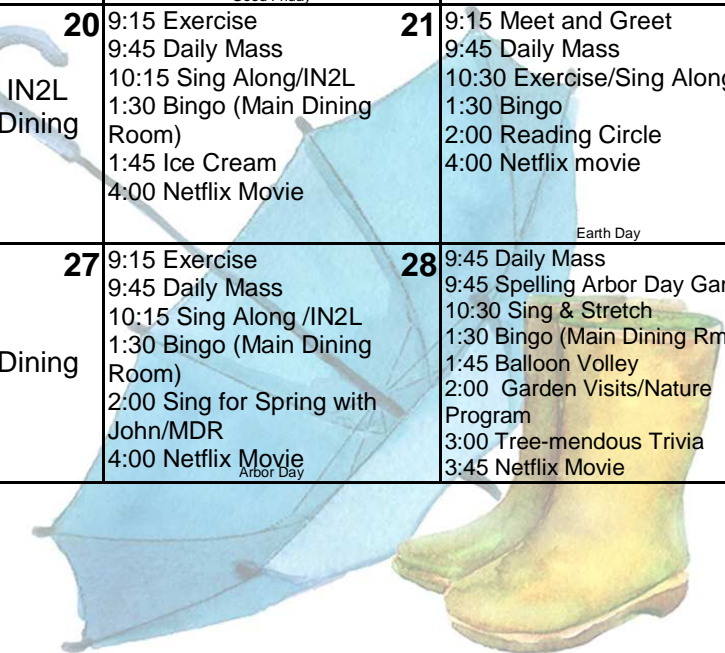

2E DAYTIME ACTIVITIES

<p>9:30 Exercise with The Music 10:30 Sunday Mass 10:45 Trivia 11:30 IHeart Radio 1:30 Ante Penny 2:30 Puzzle/Table Game 3:30 Netflix Movie</p>	<p>9:15 Sing Along Exercise 9:45 Daily Mass 10:00 Crossword Puzzle 1:30 Craft Corner – Let's Have Fun with Beads 4:00 Netflix Movie</p>	<p>9:15 Exercise 9:45 Daily Mass 10:15 Manicures 1:30 Bingo (Main Dining Room) 1:45 Nails 4:00 Netflix Movie</p>	<p>9:15 Exercise 9:45 Daily Mass 10:00 Kickball Fun 10:30 Piano /Mark Hoffman 2:00 Royal Tea Party 3:30 Netflix Movie</p>	<p>9:15 Exercise 9:45 Daily Mass 10:15 Trivia/Discussion 1:30 Bingo (Main Dining Room) 1:45 Bingo 2E 4:00 Netflix Movie</p>	<p>9:15 Exercise 9:45 Daily Mass 10:15 Ale's Beauty Salon 1:30 Bingo (Main Dining Room) 1:45 Ice Cream Social 4:00 Netflix Movie</p>	<p>9:45 Daily Mass 9:45 April Fool's Day Word Mining Game 10:30 Sing & Stretch 1:30 Bingo (Main Dining Rm.) 1:45 Balloon Volley 2:00 April Fool's Fact or Foolery and Word Games 3:45 Netflix Movie <small>All Fools' Day</small></p>
<p>9:30 Exercise with The Music 10:30 Palm Sunday Mass 10:45 Trivia 11:30 IHeart Radio 1:30 Ante Penny 2:00 Piano Recital/ MDR 3:30 Netflix Movie <small>Palm Sunday</small></p>	<p>9:15 Exercise 9:45 Daily Mass 10:15 Sing Along IN2L 1:30 Balloon Ball 2:00 Easter Craft 4:00 Netflix Movie <small>First Day of Passover</small></p>	<p>9:15 Exercise 9:45 Daily Mass 10:15 Easter Trivia 1:30 Bingo (Main Dining Room) 1:45 Nails 4:00 Netflix Movie</p>	<p>9:15 Exercise 9:45 Daily Mass 10:00 Kickball Fun 10:15 Trivia/Discussion 2:00 Decorating Easter Eggs 3:30 Netflix Movie</p>	<p>9:15 Exercise 9:45 Parachute/Music 10:15 Reminiscing/Activity Connection 1:30 Bingo (Main Dining Room) 1:45 Bingo 2E 4:00 Holy Thursday Mass/Exposition of the Blessed Sacrament</p>	<p>9:15 Exercise 9:45 Balloon Ball 10:15 Sing A long/IN2L 1:30 Bingo (Main Dining Room) 1:45 Ice Cream Sundaes 3:00 Celebration of the Lord's Passion/Chapel 4:00 Netflix Movie <small>Good Friday</small></p>	<p>9:45 Daily Mass 9:45 Easter/Bible Trivia 10:30 Sing & Stretch 1:30 Bingo (Main Dining Rm.) 1:45 Balloon Volley 2:00 Easter Wheel of Fortune 3:00 What's Your Easter Candy Personality/Reminiscing 3:45 Netflix Movie</p>
<p>9:30 Exercise with The Music 10:30 Easter Sunday Mass 10:45 Trivia 11:30 IHeart Radio 1:30 Ante Penny 2:30 Puzzle/Table Game 3:30 Netflix Movie <small>Easter Sunday</small></p>	<p>9:15 Sing Along Exercise 9:45 Daily Mass 10:00 Smart Mouth Game 1:30 Cooking Demo : Let's Have Dumplings 4:00 Netflix Movie</p>	<p>9:15 Exercise 9:45 Daily Mass 10:15 Manicures/Travelodge 1:30 Bingo (Main Dining Room) 1:45 Nails 4:00 Netflix Movie</p>	<p>9:15 Exercise 9:45 Daily Mass 10:00 Kickball Fun 10:15 Coloring Pages: Easter 2:00 Making Grilled Cheese 3:30 Netflix Movie</p>	<p>9:15 Exercise 9:45 Daily Mass 10:15 Sing Along IN2L 1:30 Bingo (Main Dining Room) 1:45 Bingo 2E 4:00 Netflix Movie</p>	<p>9:15 Exercise 9:45 Daily Mass 10:15 Sing Along/IN2L 1:30 Bingo (Main Dining Room) 1:45 Ice Cream 4:00 Netflix Movie</p>	<p>9:15 Meet and Greet 9:45 Daily Mass 10:30 Exercise/Sing Along 1:30 Bingo 2:00 Reading Circle 4:00 Netflix movie <small>Earth Day</small></p>
<p>9:30 Exercise with The Music 10:30 Sunday Mass 10:45 Trivia 11:30 IHeart Radio 2:00 Mini Concert/MDR 3:30 Netflix Movie</p>	<p>9:15 Exercise 9:45 Daily Mass 10:15 Sing Along IN2L 1:30 Balloon Ball 2:00 Garden Visits 2E rooftop 4:00 Netflix Movie</p>	<p>9:15 Exercise 9:45 Daily Mass 10:15 Manicures/Travelogde 1:30 Bingo (Main Dining Room) 1:45 Nails 4:00 Netflix Movie</p>	<p>9:15 Exercise 9:45 Daily Mass 10:00 Kickball Fun 10:30 Communion Service 2:00 PB&J Day 3:30 Netflix Movie</p>	<p>9:15 Exercise 9:45 Daily Mass 10:15 Bunco 1:30 Bingo (Main Dining Room) 1:45 Bingo 2E 4:00 Netflix Movie</p>	<p>9:15 Exercise 9:45 Daily Mass 10:15 Sing Along /IN2L 1:30 Bingo (Main Dining Room) 2:00 Sing for Spring with John/MDR 4:00 Netflix Movie <small>Arbor Day</small></p>	<p>9:45 Daily Mass 9:45 Spelling Arbor Day Game 10:30 Sing & Stretch 1:30 Bingo (Main Dining Rm.) 1:45 Balloon Volley 2:00 Garden Visits/Nature Program 3:00 Tree-mendous Trivia 3:45 Netflix Movie</p>
<p>9:30 Exercise with The Music 10:30 Sunday Mass 10:45 Trivia 11:30 IHeart Radio 2:00 Mini Concert/MDR 3:30 Netflix Movie</p>						<p>9:45 Daily Mass 9:45 Spelling Arbor Day Game 10:30 Sing & Stretch 1:30 Bingo (Main Dining Rm.) 1:45 Balloon Volley 2:00 Garden Visits/Nature Program 3:00 Tree-mendous Trivia 3:45 Netflix Movie</p>
<p>9:30 Exercise with The Music 10:30 Sunday Mass 10:45 Trivia 11:30 IHeart Radio 2:00 Mini Concert/MDR 3:30 Netflix Movie</p>						<p>9:45 Daily Mass 9:45 Spelling Arbor Day Game 10:30 Sing & Stretch 1:30 Bingo (Main Dining Rm.) 1:45 Balloon Volley 2:00 Garden Visits/Nature Program 3:00 Tree-mendous Trivia 3:45 Netflix Movie</p>